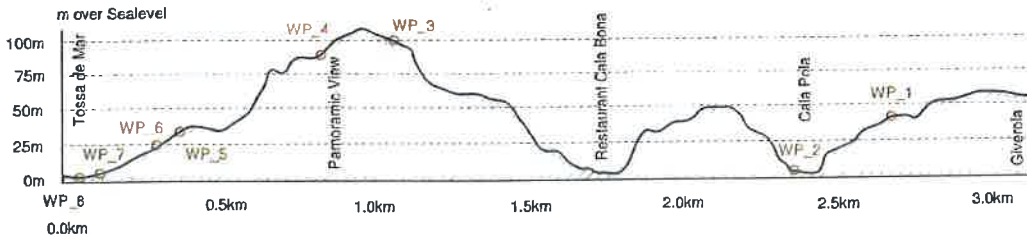

Es Cami de ronda Tossa - Giverola

Coastal Trail 1h 10min 3.1 Km

Camping Pola

WP = Waypoints

North

Mar Mediterrània

Ellipsoid: European Datum 1950 (ED50)
Projection: UTM Zone 31

Trail in Direction → Tossa de Mar

Pictures 07/13

Trail in Direction → Giverola