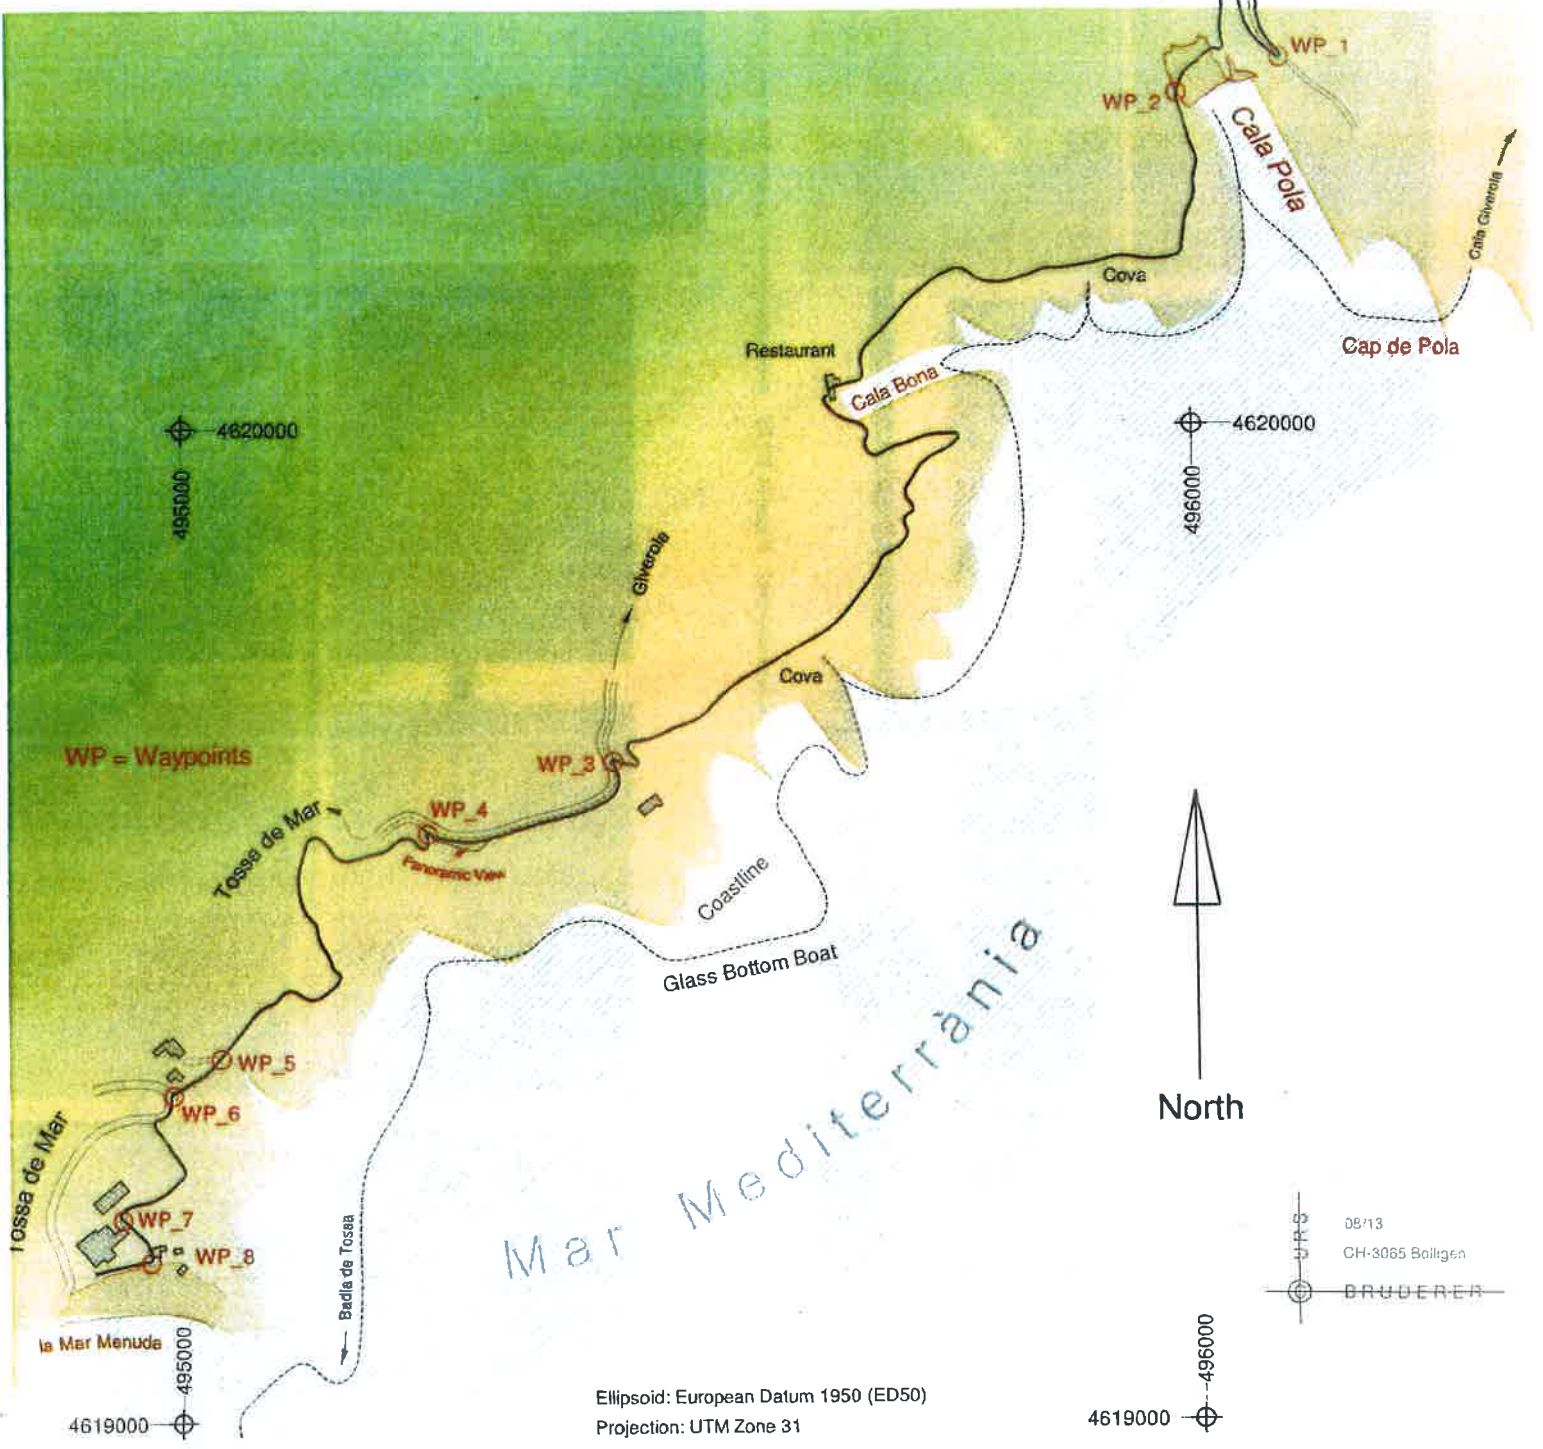

Es Cami de ronda Tossa - Giverola

Coastal Trail 1h 10min 3.1 Km

Camping Pola

WP = Waypoints

North

Mar Mediterrània

Ellipsoid: European Datum 1950 (ED50)
Projection: UTM Zone 31

Trail in Direction → Tossa de Mar

Pictures 07/13

Trail in Direction → Giverola