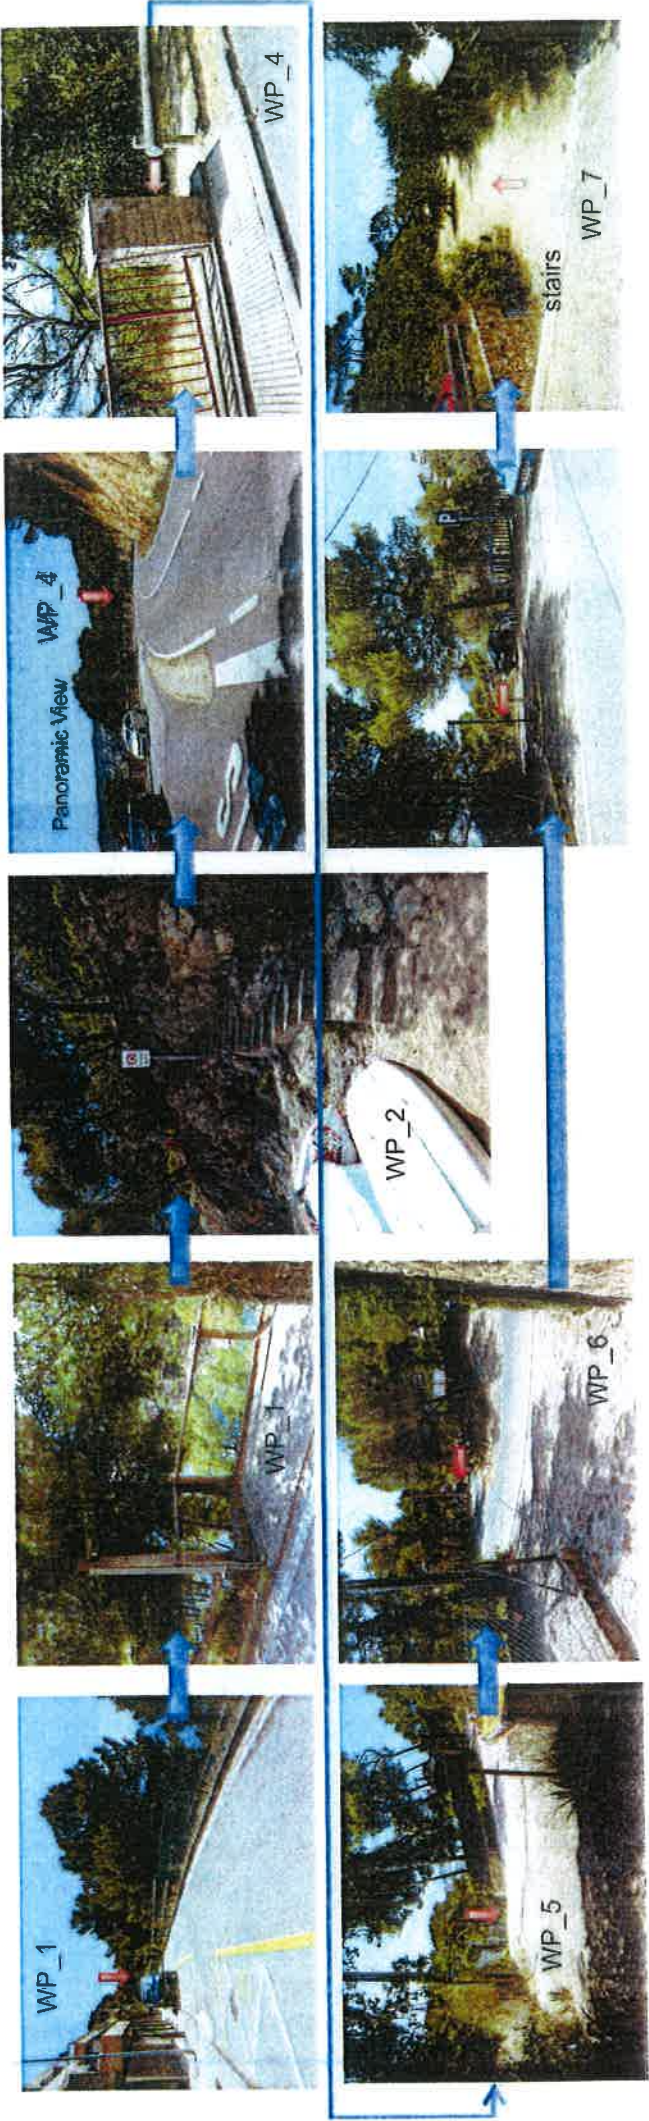

Es Cami de ronda Tossa - Giverola

Coastal Trail 1h 10min 3.1 Km

Camping Pola

WP = Waypoints

North

Mar Mediterrània

Ellipsoid: European Datum 1950 (ED50)
Projection: UTM Zone 31

Trail in Direction → Tossa de Mar

Pictures 07/13

Trail in Direction → Giverola